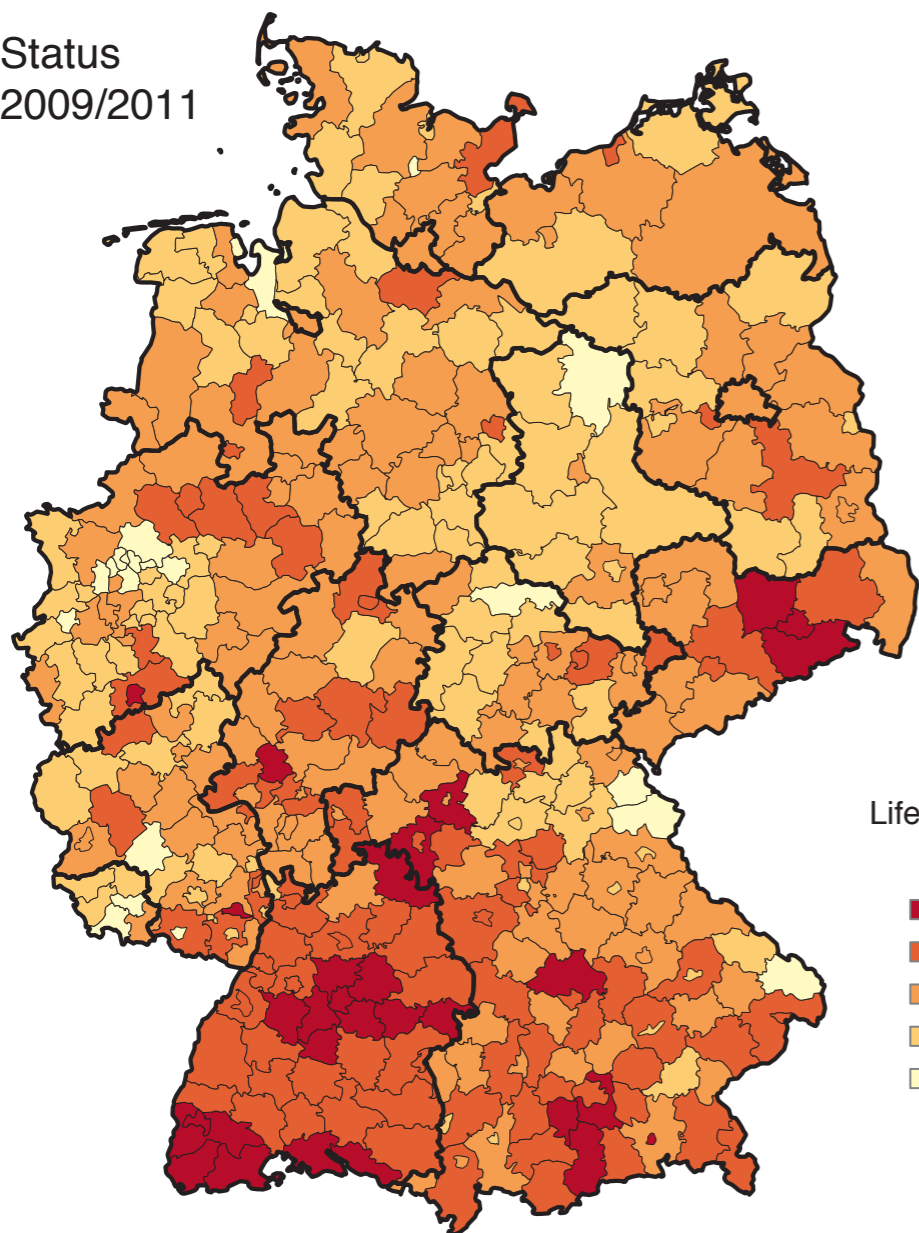

Life expectancy and its rise

For 396 German districts

Status
2009/2011

Life expectancy at birth
(years)

Women

Increase from
1995/97
to
2009/11

Years gained

Status
2009/2011

Life expectancy at birth
(years)

Men

Increase from
1995/97
to
2009/11

Years gained