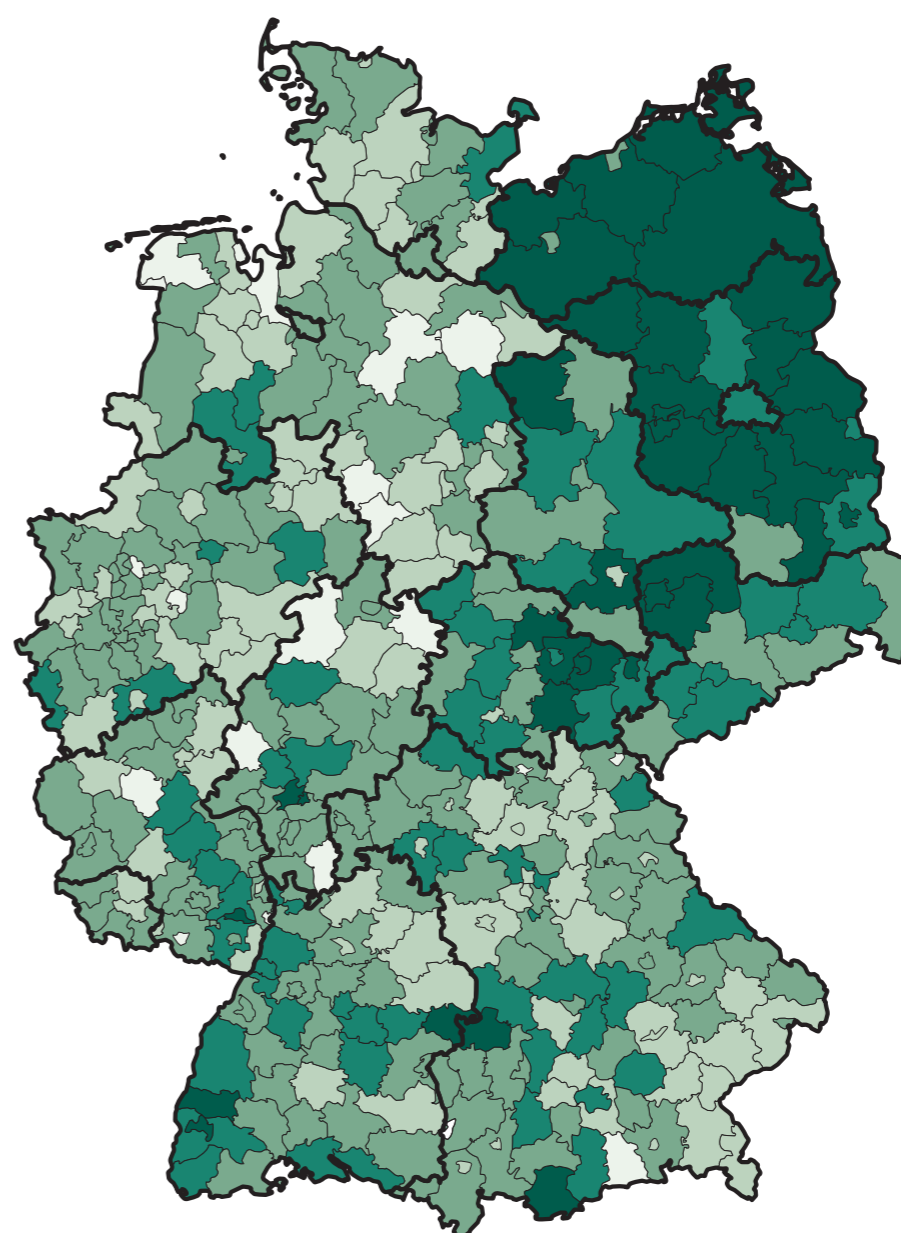

Life expectancy and its rise

For 396 German districts

Status
2009/2011

Life expectancy at birth
(years)

Women

Increase from
1995/97
to
2009/11

Years gained

Status
2009/2011

Life expectancy at birth
(years)

Men

Increase from
1995/97
to
2009/11

Years gained