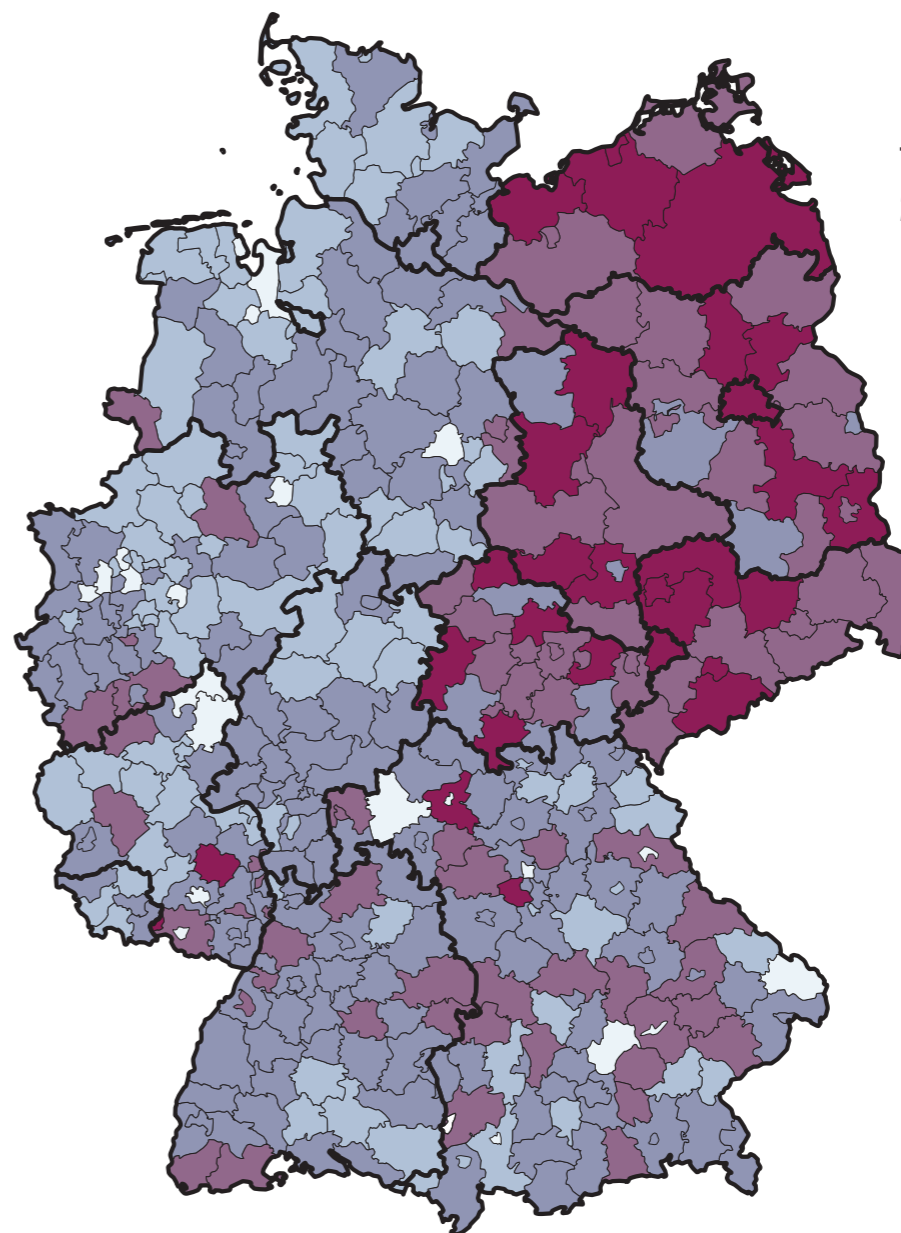

Life expectancy and its rise

For 396 German districts

Status
2009/2011

Life expectancy at birth
(years)

Women

Increase from
1995/97
to
2009/11

Years gained

Status
2009/2011

Life expectancy at birth
(years)

Men

Increase from
1995/97
to
2009/11

Years gained