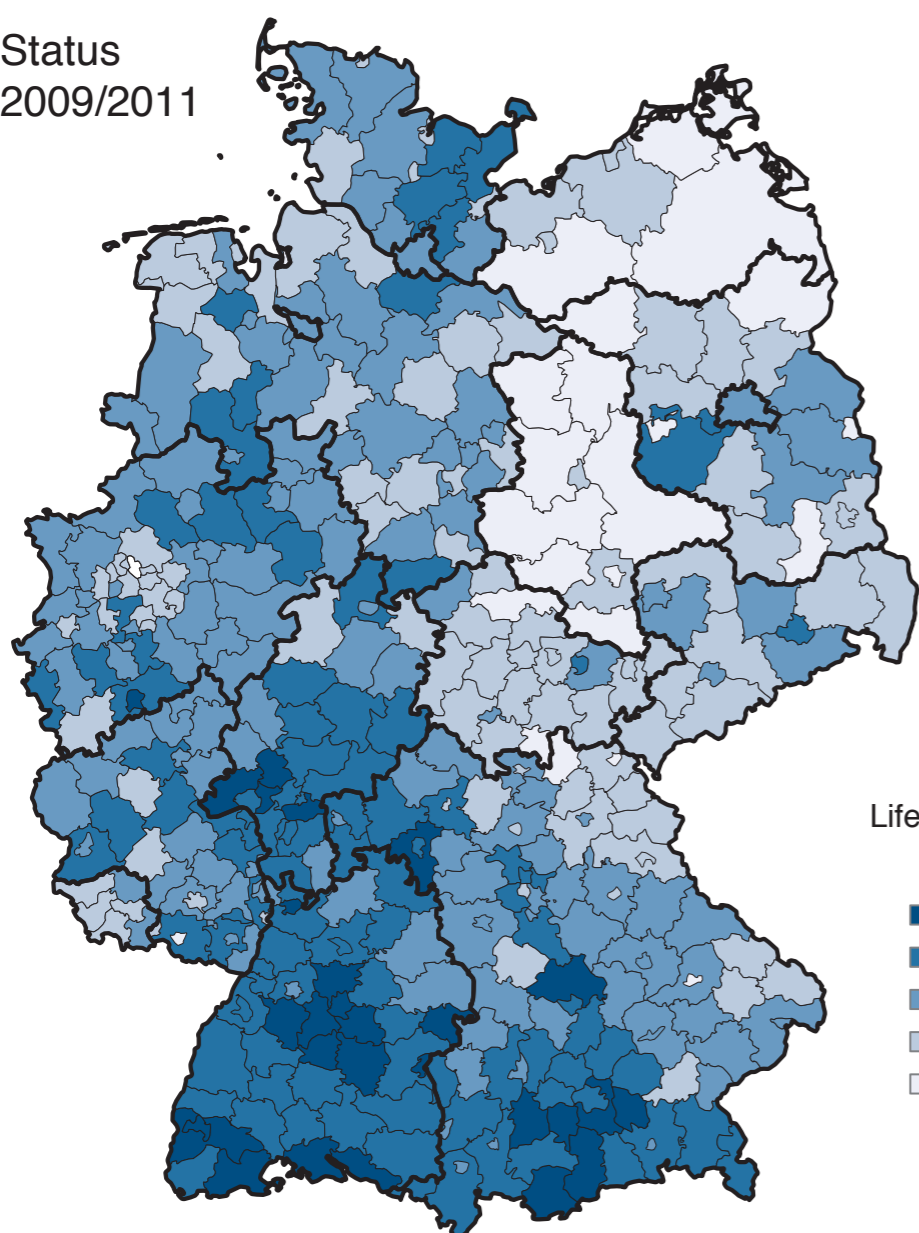

Life expectancy and its rise

For 396 German districts

Status
2009/2011

Life expectancy at birth
(years)

Women

Increase from
1995/97
to
2009/11

Years gained

Status
2009/2011

Life expectancy at birth
(years)

Men

Increase from
1995/97
to
2009/11

Years gained